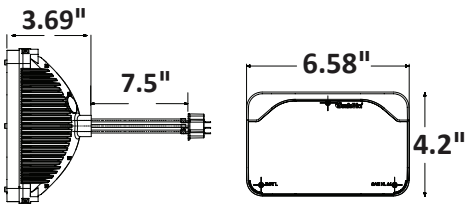

MADE IN USA
of Imported and
Domestic Materials

CMVSS 108
FMVSS 108

7" ROUND LED HEADLIGHTS

PART NUMBER	DESCRIPTION	VOLTAGE	AMPERAGE	HOUSING	LENS	CONNECTOR
27270C	LED Headlight, 7" round	12 V - 24 V	1.3 A - 2.4 A	Aluminum	Polycarbonate	H4
27275C	LED Headlight, 7" round, heated	12 V - 24 V	3.3 A - 5.0 A	Aluminum	Polycarbonate	H4

MADE IN USA
of Imported and
Domestic Materials

CMVSS 108
FMVSS 108

4" x 6" LED HEADLIGHTS

27640C

PART NUMBER	DESCRIPTION	VOLTAGE	AMPERAGE	HOUSING	LENS	CONNECTOR
27640C	LED Headlight, 4"x6", low beam	12 V - 24 V	1.0 A - 1.8 A	Aluminum	Polycarbonate	H4
27645C	LED Headlight, 4"x6", high beam	12 V - 24 V	1.0 A - 1.8 A	Aluminum	Polycarbonate	H4

MADE IN USA
of Imported and
Domestic Materials

CMVSS 108
FMVSS 108

5" x 7" LED HEADLIGHT

PART NUMBER	DESCRIPTION	VOLTAGE	AMPERAGE	HOUSING	LENS	CONNECTOR
27450C	LED Headlight, 5"x7"	12 V - 24 V	1.4 A - 2.3 A	Aluminum	Polycarbonate	H4
27455C	LED Headlight, 5"x7", heated	12 V - 24 V	3.3 A - 4.3 A	Aluminum	Polycarbonate	H4