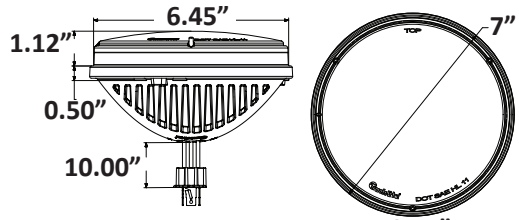

MADE IN USA
of Imported and
Domestic Materials

CMVSS 108
FMVSS 108

7" ROUND LED HEADLIGHTS

27270C