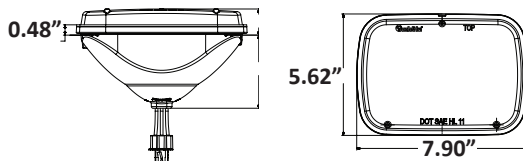

MADE IN USA
of Imported and
Domestic Materials

CMVSS 108
FMVSS 108

7" ROUND LED HEADLIGHTS

PART NUMBER	DESCRIPTION	VOLTAGE	AMPERAGE	HOUSING	LENS	CONNECTOR
27270C	LED Headlight, 7" round	12 V - 24 V	1.3 A - 2.4 A	Aluminum	Polycarbonate	H4
27275C	LED Headlight, 7" round, heated	12 V - 24 V	3.3 A - 5.0 A	Aluminum	Polycarbonate	H4

MADE IN USA
of Imported and
Domestic Materials

CMVSS 108
FMVSS 108

4" x 6" LED HEADLIGHTS

PART NUMBER	DESCRIPTION	VOLTAGE	AMPERAGE	HOUSING	LENS	CONNECTOR
27640C	LED Headlight, 4"x6", low beam	12 V - 24 V	1.0 A - 1.8 A	Aluminum	Polycarbonate	H4
27645C	LED Headlight, 4"x6", high beam	12 V - 24 V	1.0 A - 1.8 A	Aluminum	Polycarbonate	H4

MADE IN USA
of Imported and
Domestic Materials

CMVSS 108
FMVSS 108

5" x 7" LED HEADLIGHT

27450C

PART NUMBER	DESCRIPTION	VOLTAGE	AMPERAGE	HOUSING	LENS	CONNECTOR
27450C	LED Headlight, 5"x7"	12 V - 24 V	1.4 A - 2.3 A	Aluminum	Polycarbonate	H4
27455C	LED Headlight, 5"x7", heated	12 V - 24 V	3.3 A - 4.3 A	Aluminum	Polycarbonate	H4