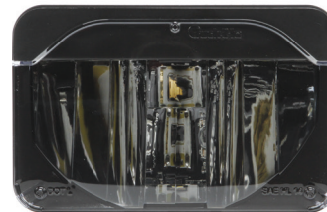

LED Headlights

TRUCK-LITE LED HEADLIGHTS

COLOR & VISIBILITY

Truck-Lite LED headlights provide a crisp, bright white light closer to the color of daylight. This, combined with their wide, even beam pattern makes for a safer, more enjoyable driving experience. See more. Go further.

MADE IN USA

All Truck-Lite LED headlights are proudly made right here in the USA of domestic and imported materials.

TRUCK-LITE LED

HALOGEN

MADE IN USA
of Imported and
Domestic Materials

CMVSS 108
FMVSS 108

7" ROUND LED HEADLIGHTS

27270C

27275C

PART NUMBER	DESCRIPTION	VOLTAGE	AMPERAGE	HOUSING	LENS	CONNECTOR
27270C	LED Headlight, 7" round	12 V - 24 V	1.3 A - 2.4 A	Aluminum	Polycarbonate	H4
27275C	LED Headlight, 7" round, heated	12 V - 24 V	3.3 A - 5.0 A	Aluminum	Polycarbonate	H4

MADE IN USA
of Imported and
Domestic Materials

CMVSS 108
FMVSS 108

4" x 6" LED HEADLIGHTS

27640C

27645C

PART NUMBER	DESCRIPTION	VOLTAGE	AMPERAGE	HOUSING	LENS	CONNECTOR
27640C	LED Headlight, 4"x6", low beam	12 V - 24 V	1.0 A - 1.8 A	Aluminum	Polycarbonate	H4
27645C	LED Headlight, 4"x6", high beam	12 V - 24 V	1.0 A - 1.8 A	Aluminum	Polycarbonate	H4